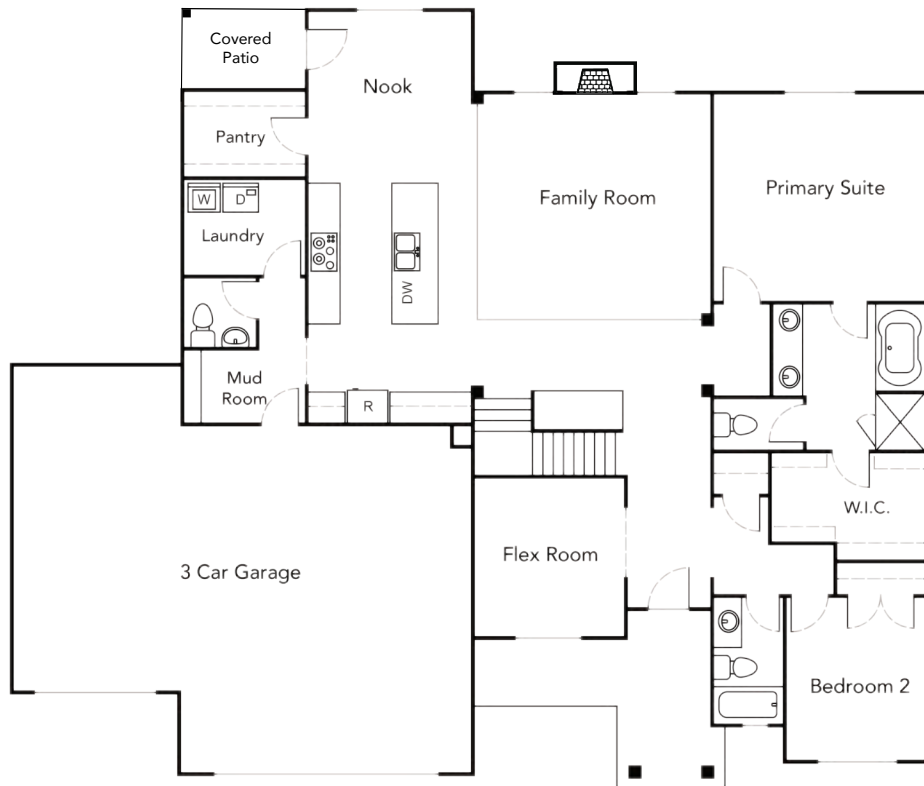

SALES: 801.905.8000

SYMPHONYHOMES.COM

MAIN LEVEL

BASEMENT

SQUARE FOOTAGE

MAIN: 2,074

BASEMENT: 2,218

*Home square footages are approximates and are subject to change.