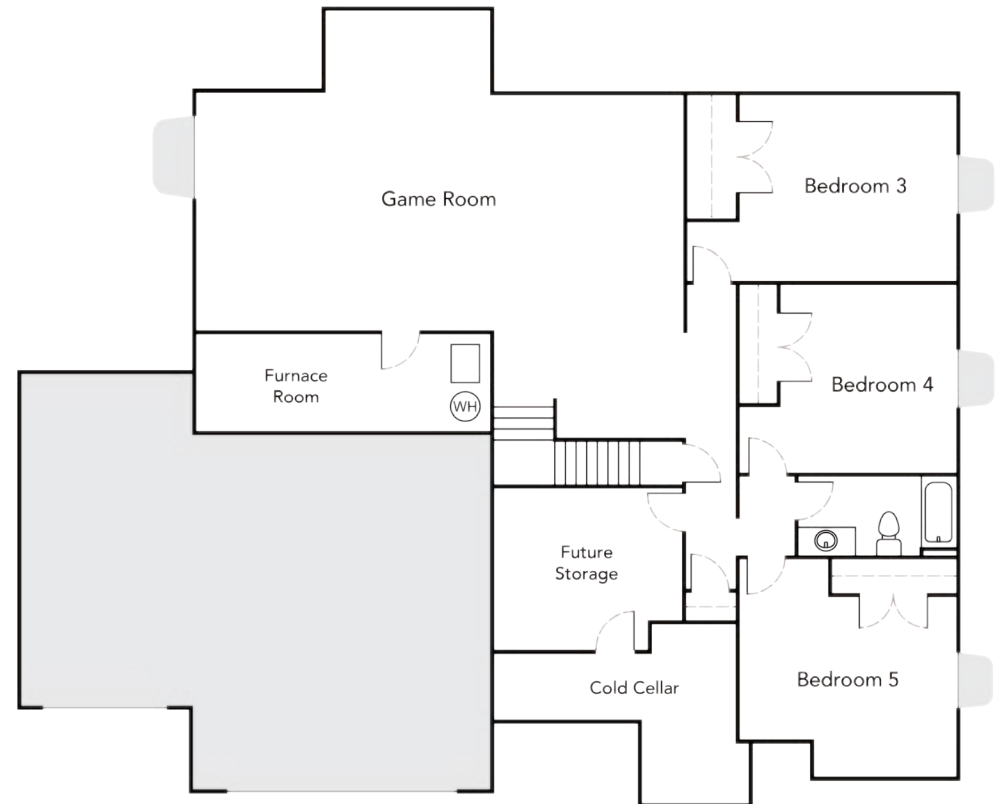

SALES: 801.905.8000

SYMPHONYHOMES.COM

MAIN LEVEL

BASEMENT

SQUARE FOOTAGE

MAIN: 2,074

BASEMENT: 2,218

*Home square footages are approximates and are subject to change.