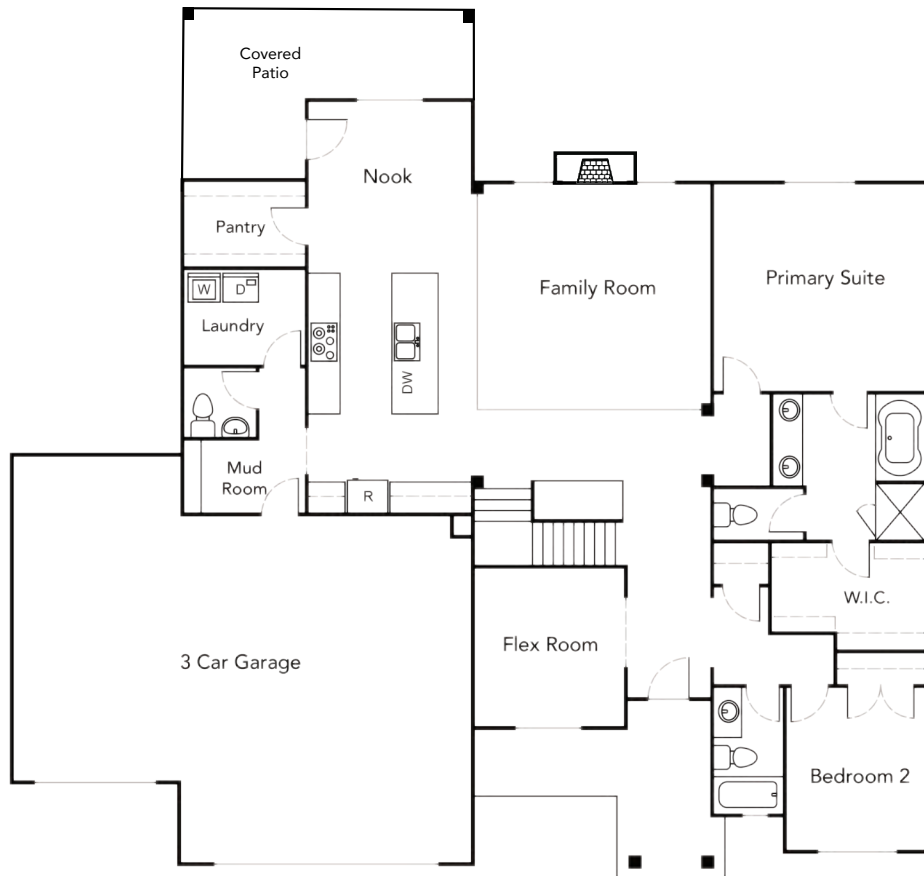

SALES: 801.905.8000

SYMPHONYHOMES.COM

MAIN LEVEL

BASEMENT

SQUARE FOOTAGE

MAIN: 2,074

BASEMENT: 2,218

*Home square footages are approximates and are subject to change.