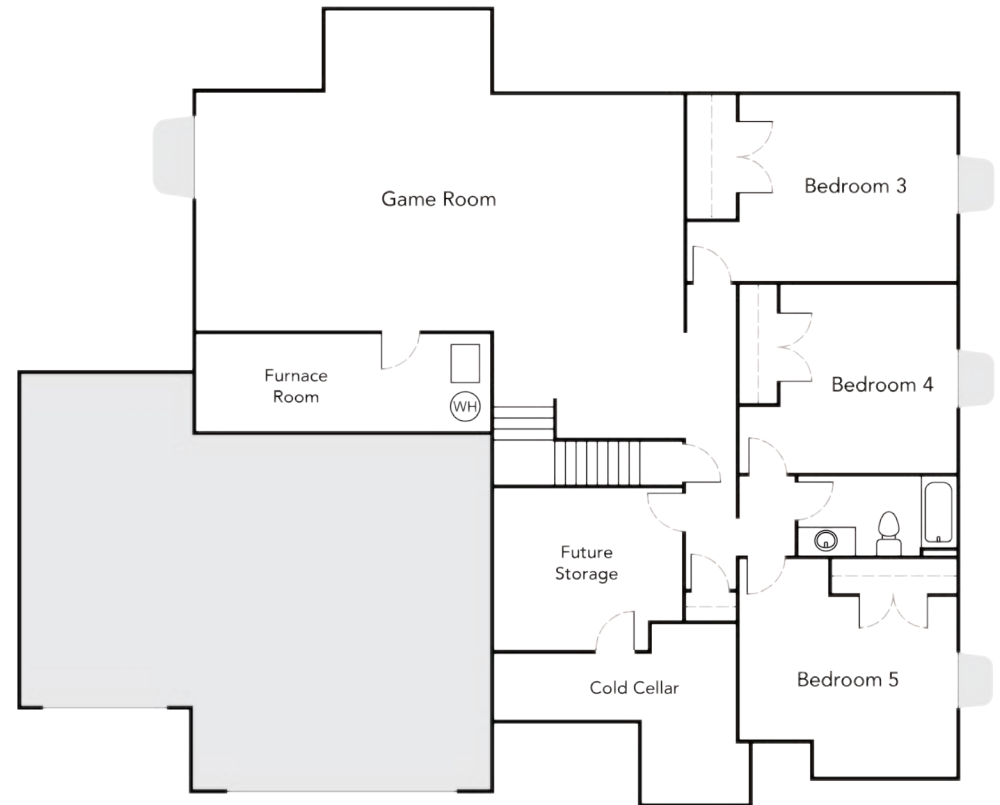

SALES: 801.905.8000

SYMPHONYHOMES.COM

MAIN LEVEL

BASEMENT

SQUARE FOOTAGE

MAIN: 2,074

BASEMENT: 2,218

*Home square footages are approximates and are subject to change.