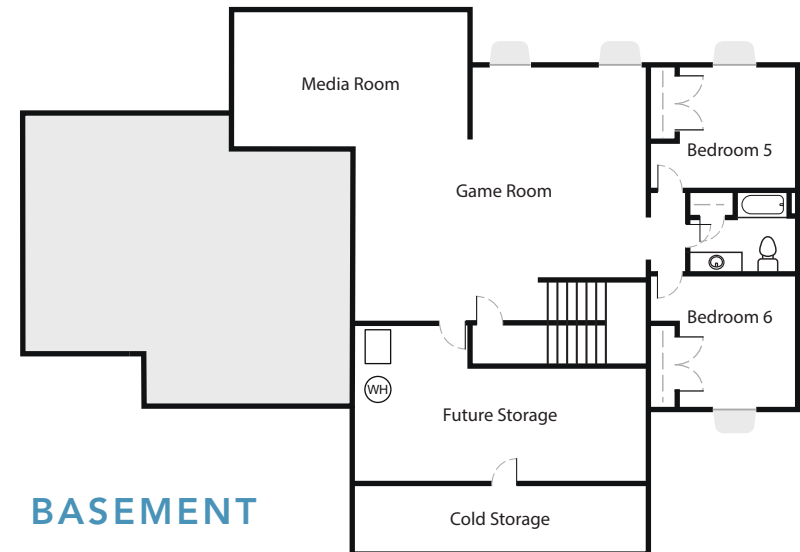

SALES: 801.905.8000

[SYMPHONYHOMES.COM](http://SYMPHONYHOMES.COM)

**UPPER**

**BASEMENT**

**SQUARE FOOTAGE**

**MAIN: 1,963**

**BASEMENT: 2,169**

**UPPER: 1,343**