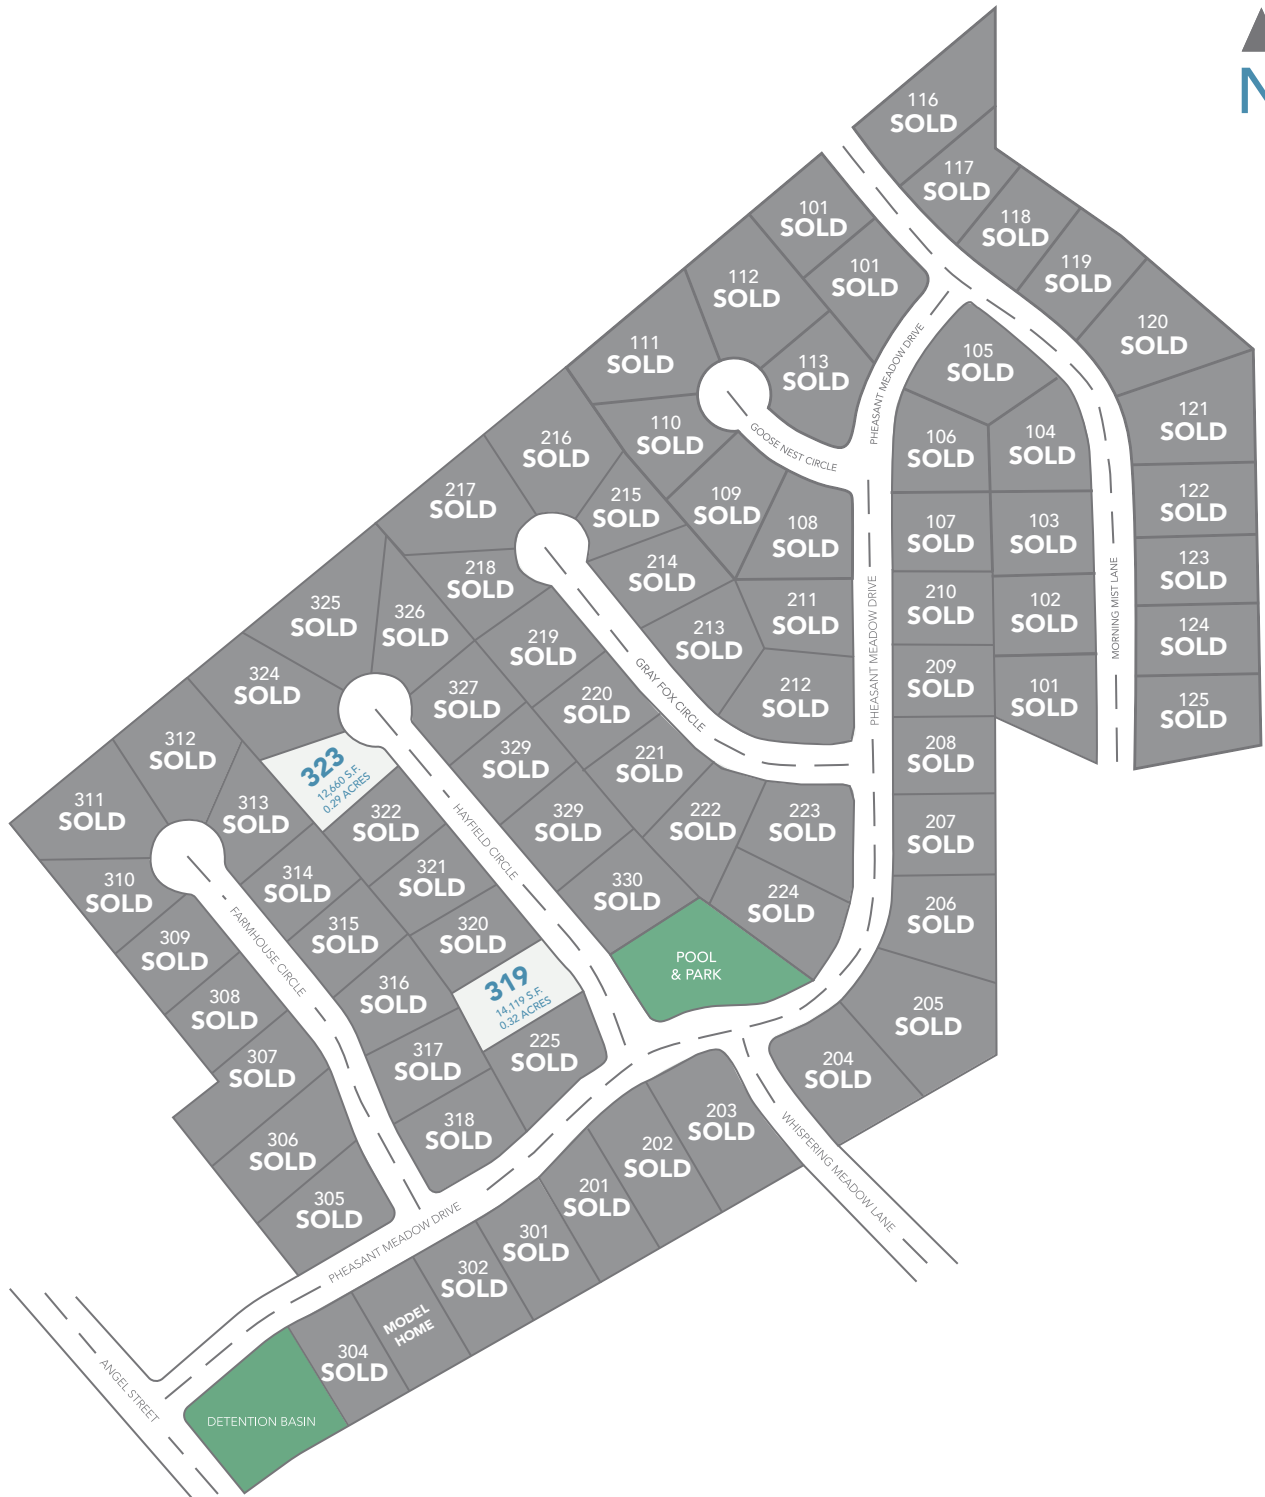

THE PRESERVE

1649 W Pheasant Meadow Dr, Kaysville

801.905.8000 | SYMPHONYHOMES.COM

*All renderings are artists' conception. Continuing a policy of constant design and pricing improvement, we reserve the right of price, product, or design change without obligation to notify.