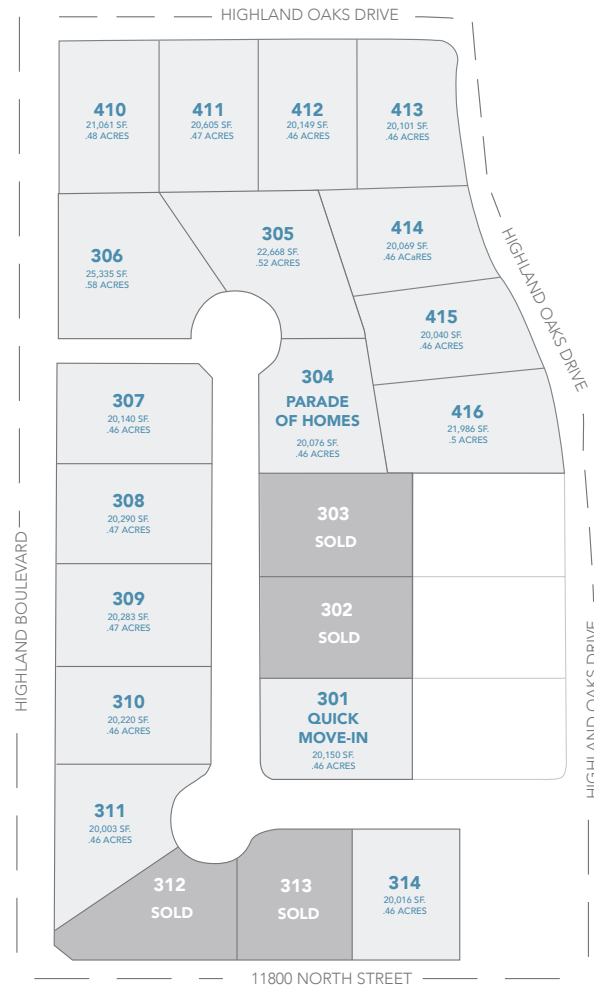

HIGHLAND OAKS

11850 N BURNING OAKS DRIVE, HIGHLAND

801.905.8000 | SYMPHONYHOMES.COM

*All renderings are artists' conception. Continuing a policy of constant design and pricing improvement, we reserve the right of price, product, or design change without obligation to notify.