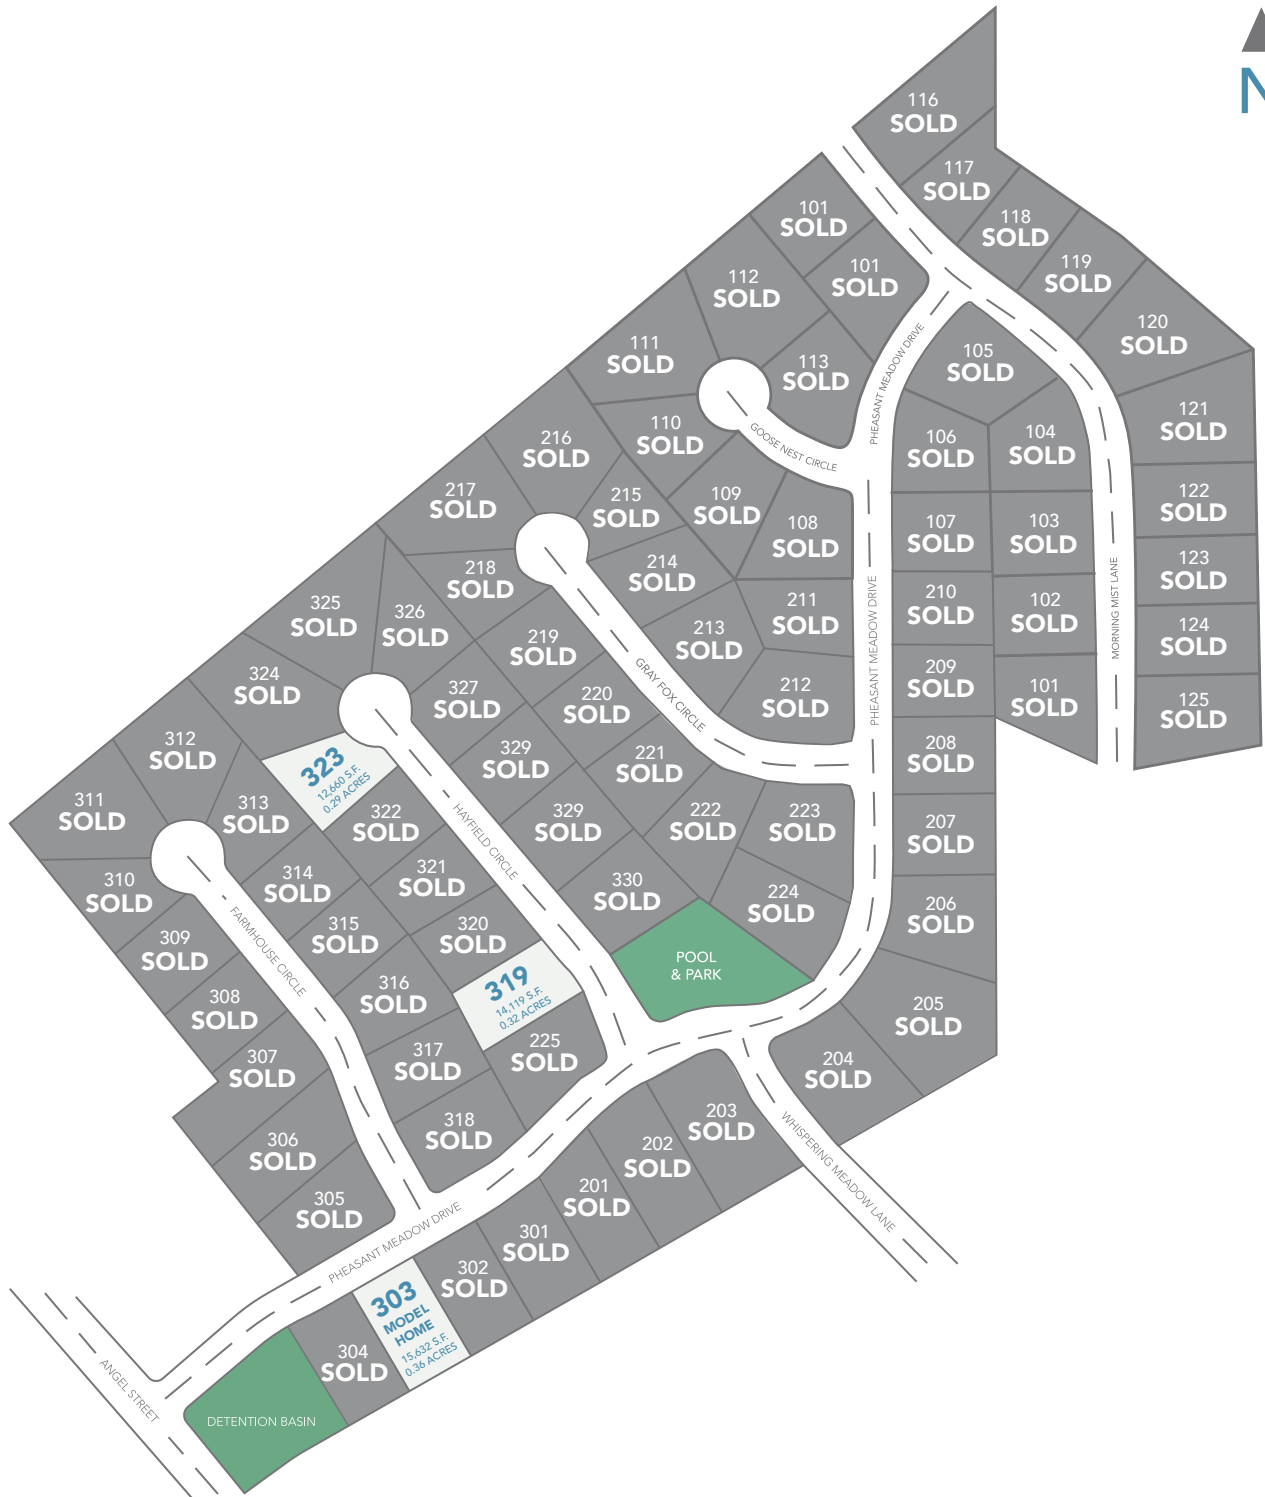

THE PRESERVE

1649 W Pheasant Meadow Dr, Kaysville

801.905.8000 | SYMPHONYHOMES.COM

*All renderings are artists' conception. Continuing a policy of constant design and pricing improvement, we reserve the right of price, product, or design change without obligation to notify.