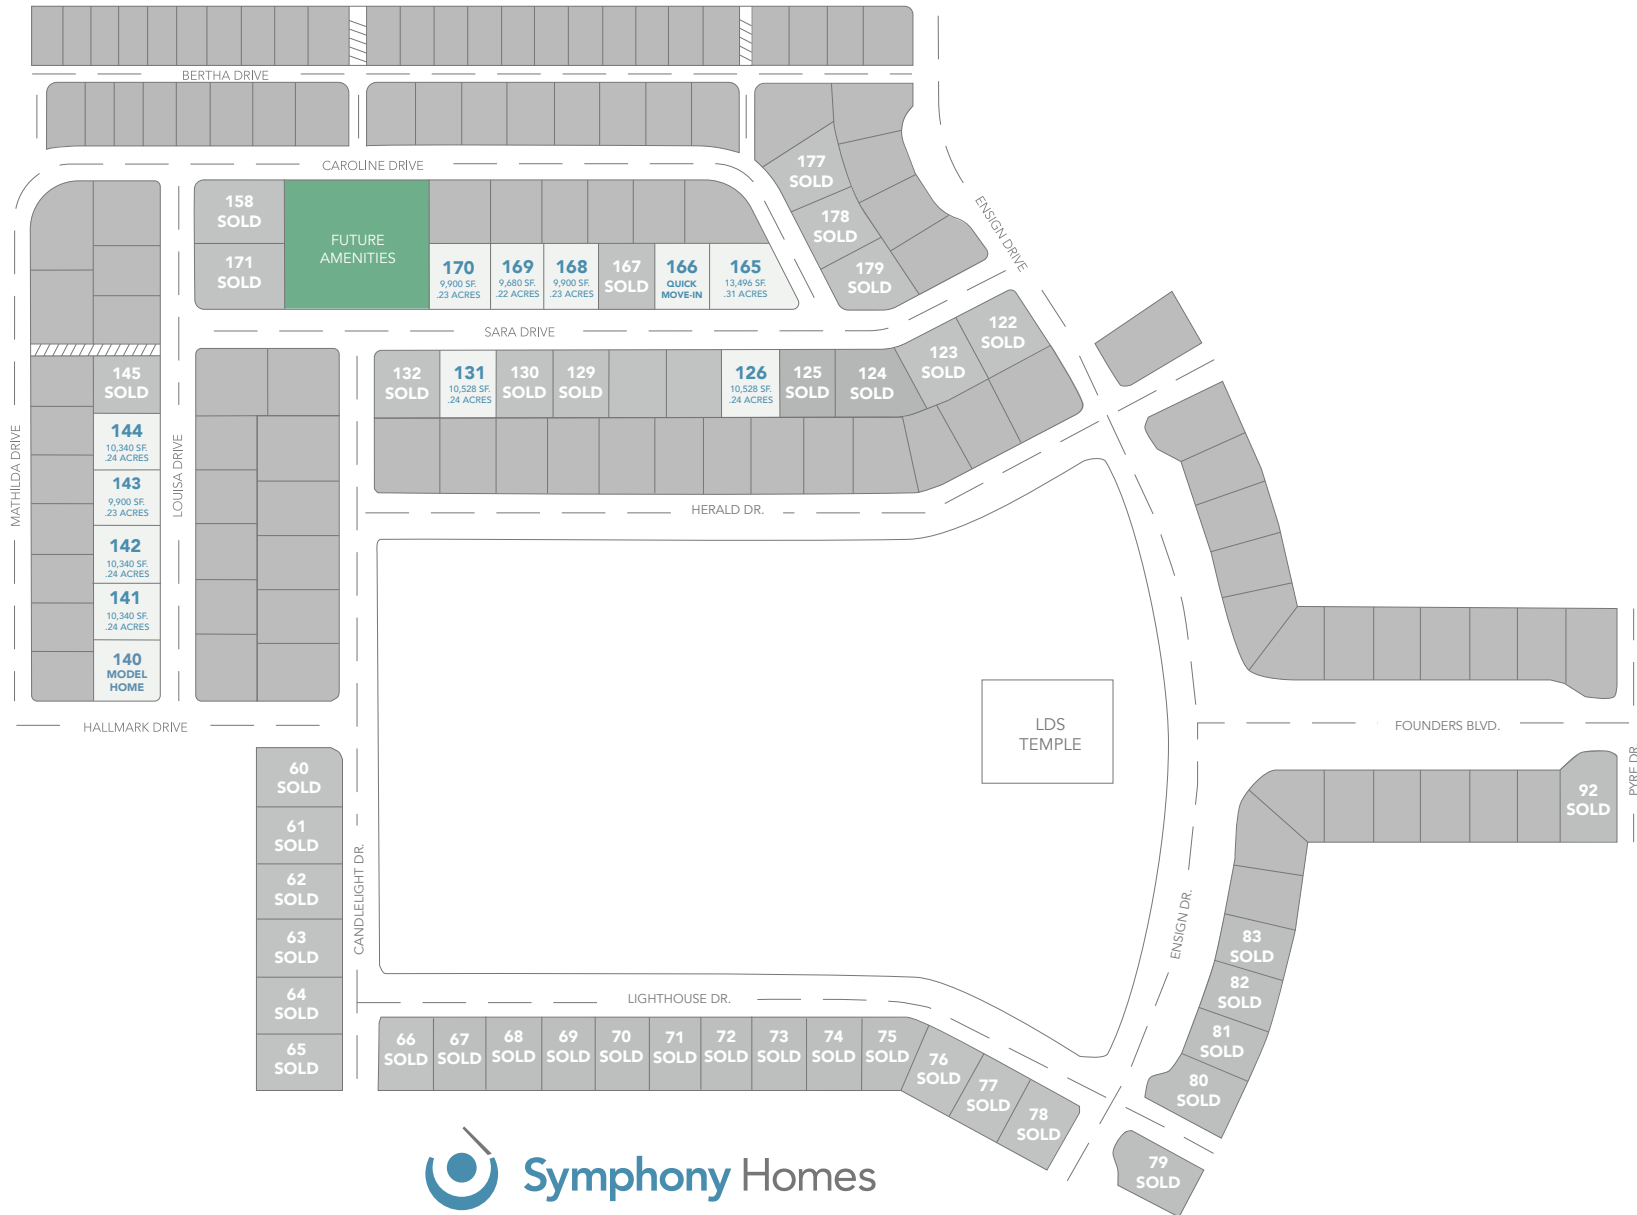

# BEACON POINTE

Phases 1-2

963 LOUISA DR, SARATOGA SPRINGS

801.905.8000 | SYMPHONYHOMES.COM

\*All renderings are artists' conception. Continuing a policy of constant design and pricing improvement, we reserve the right of price, product, or design change without obligation to notify.