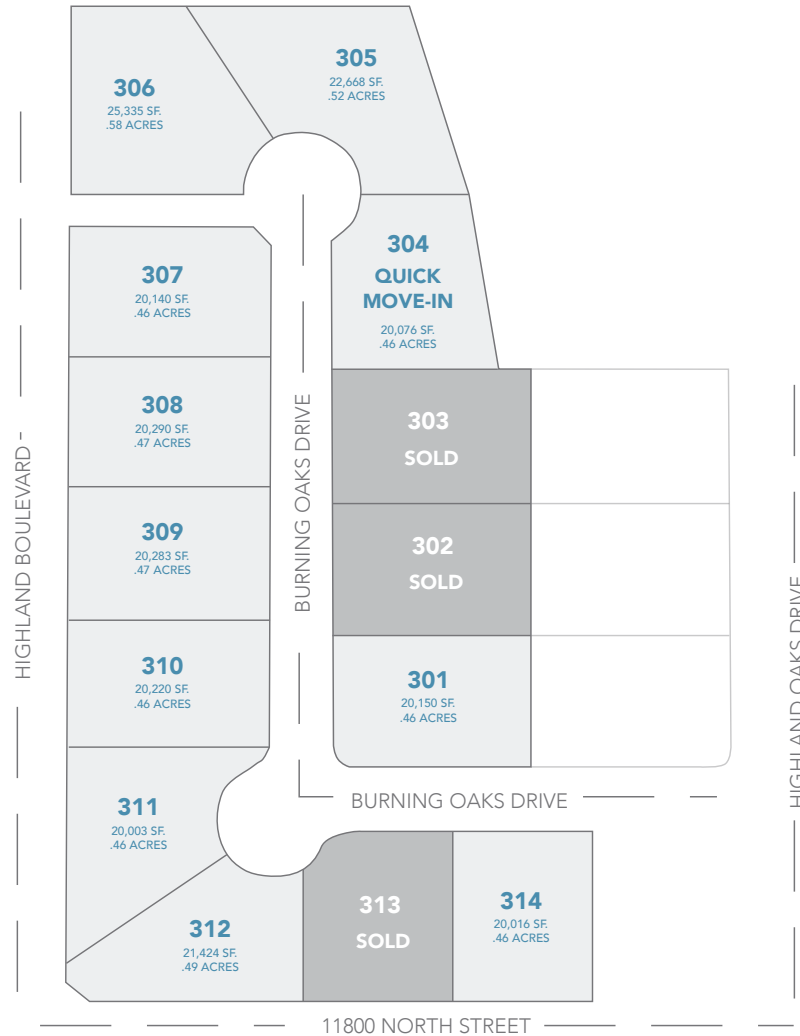

HIGHLAND OAKS

11850 N BURNING OAKS DRIVE, HIGHLAND

801.905.8000 | SYMPHONYHOMES.COM

*All renderings are artists' conception. Continuing a policy of constant design and pricing improvement, we reserve the right of price, product, or design change without obligation to notify.