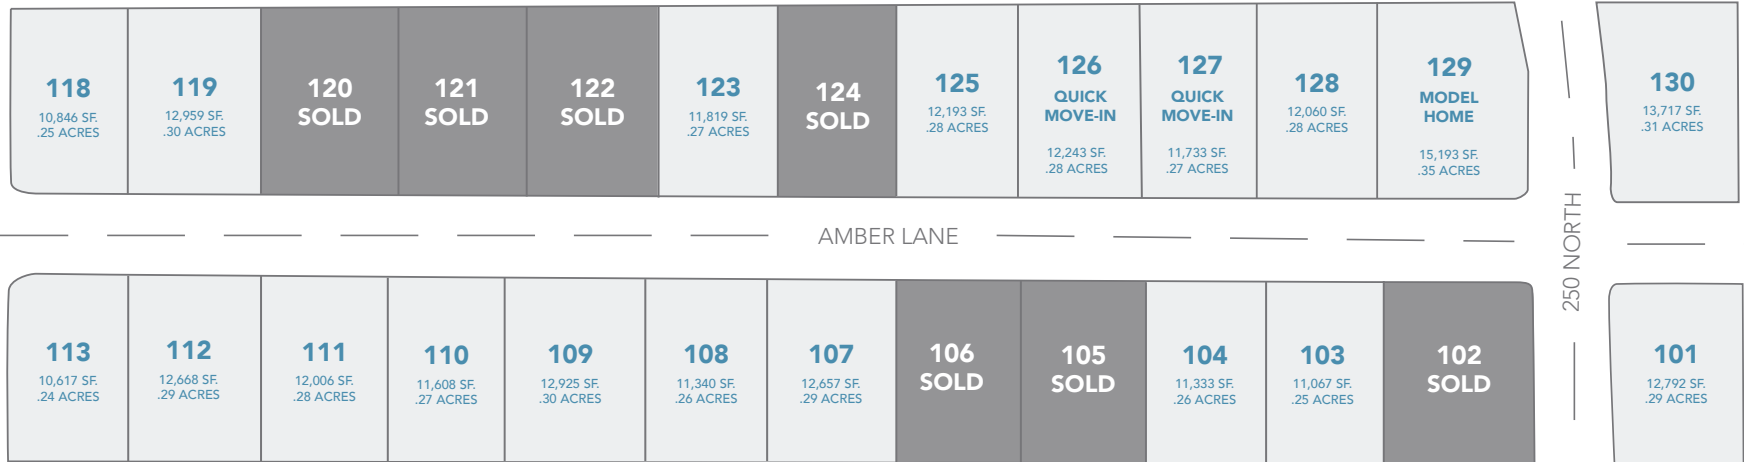

AMBER FIELDS

266 N Amber Ln, Layton

Owned by North Davis
Preparatory Academy

475 NORTH

250 NORTH

*Map is subject to change

801.905.8000 | SYMPHONYHOMES.COM

*All renderings are artists' conception. Continuing a policy of constant design and pricing improvement, we reserve the right of price, product, or design change without obligation to notify.