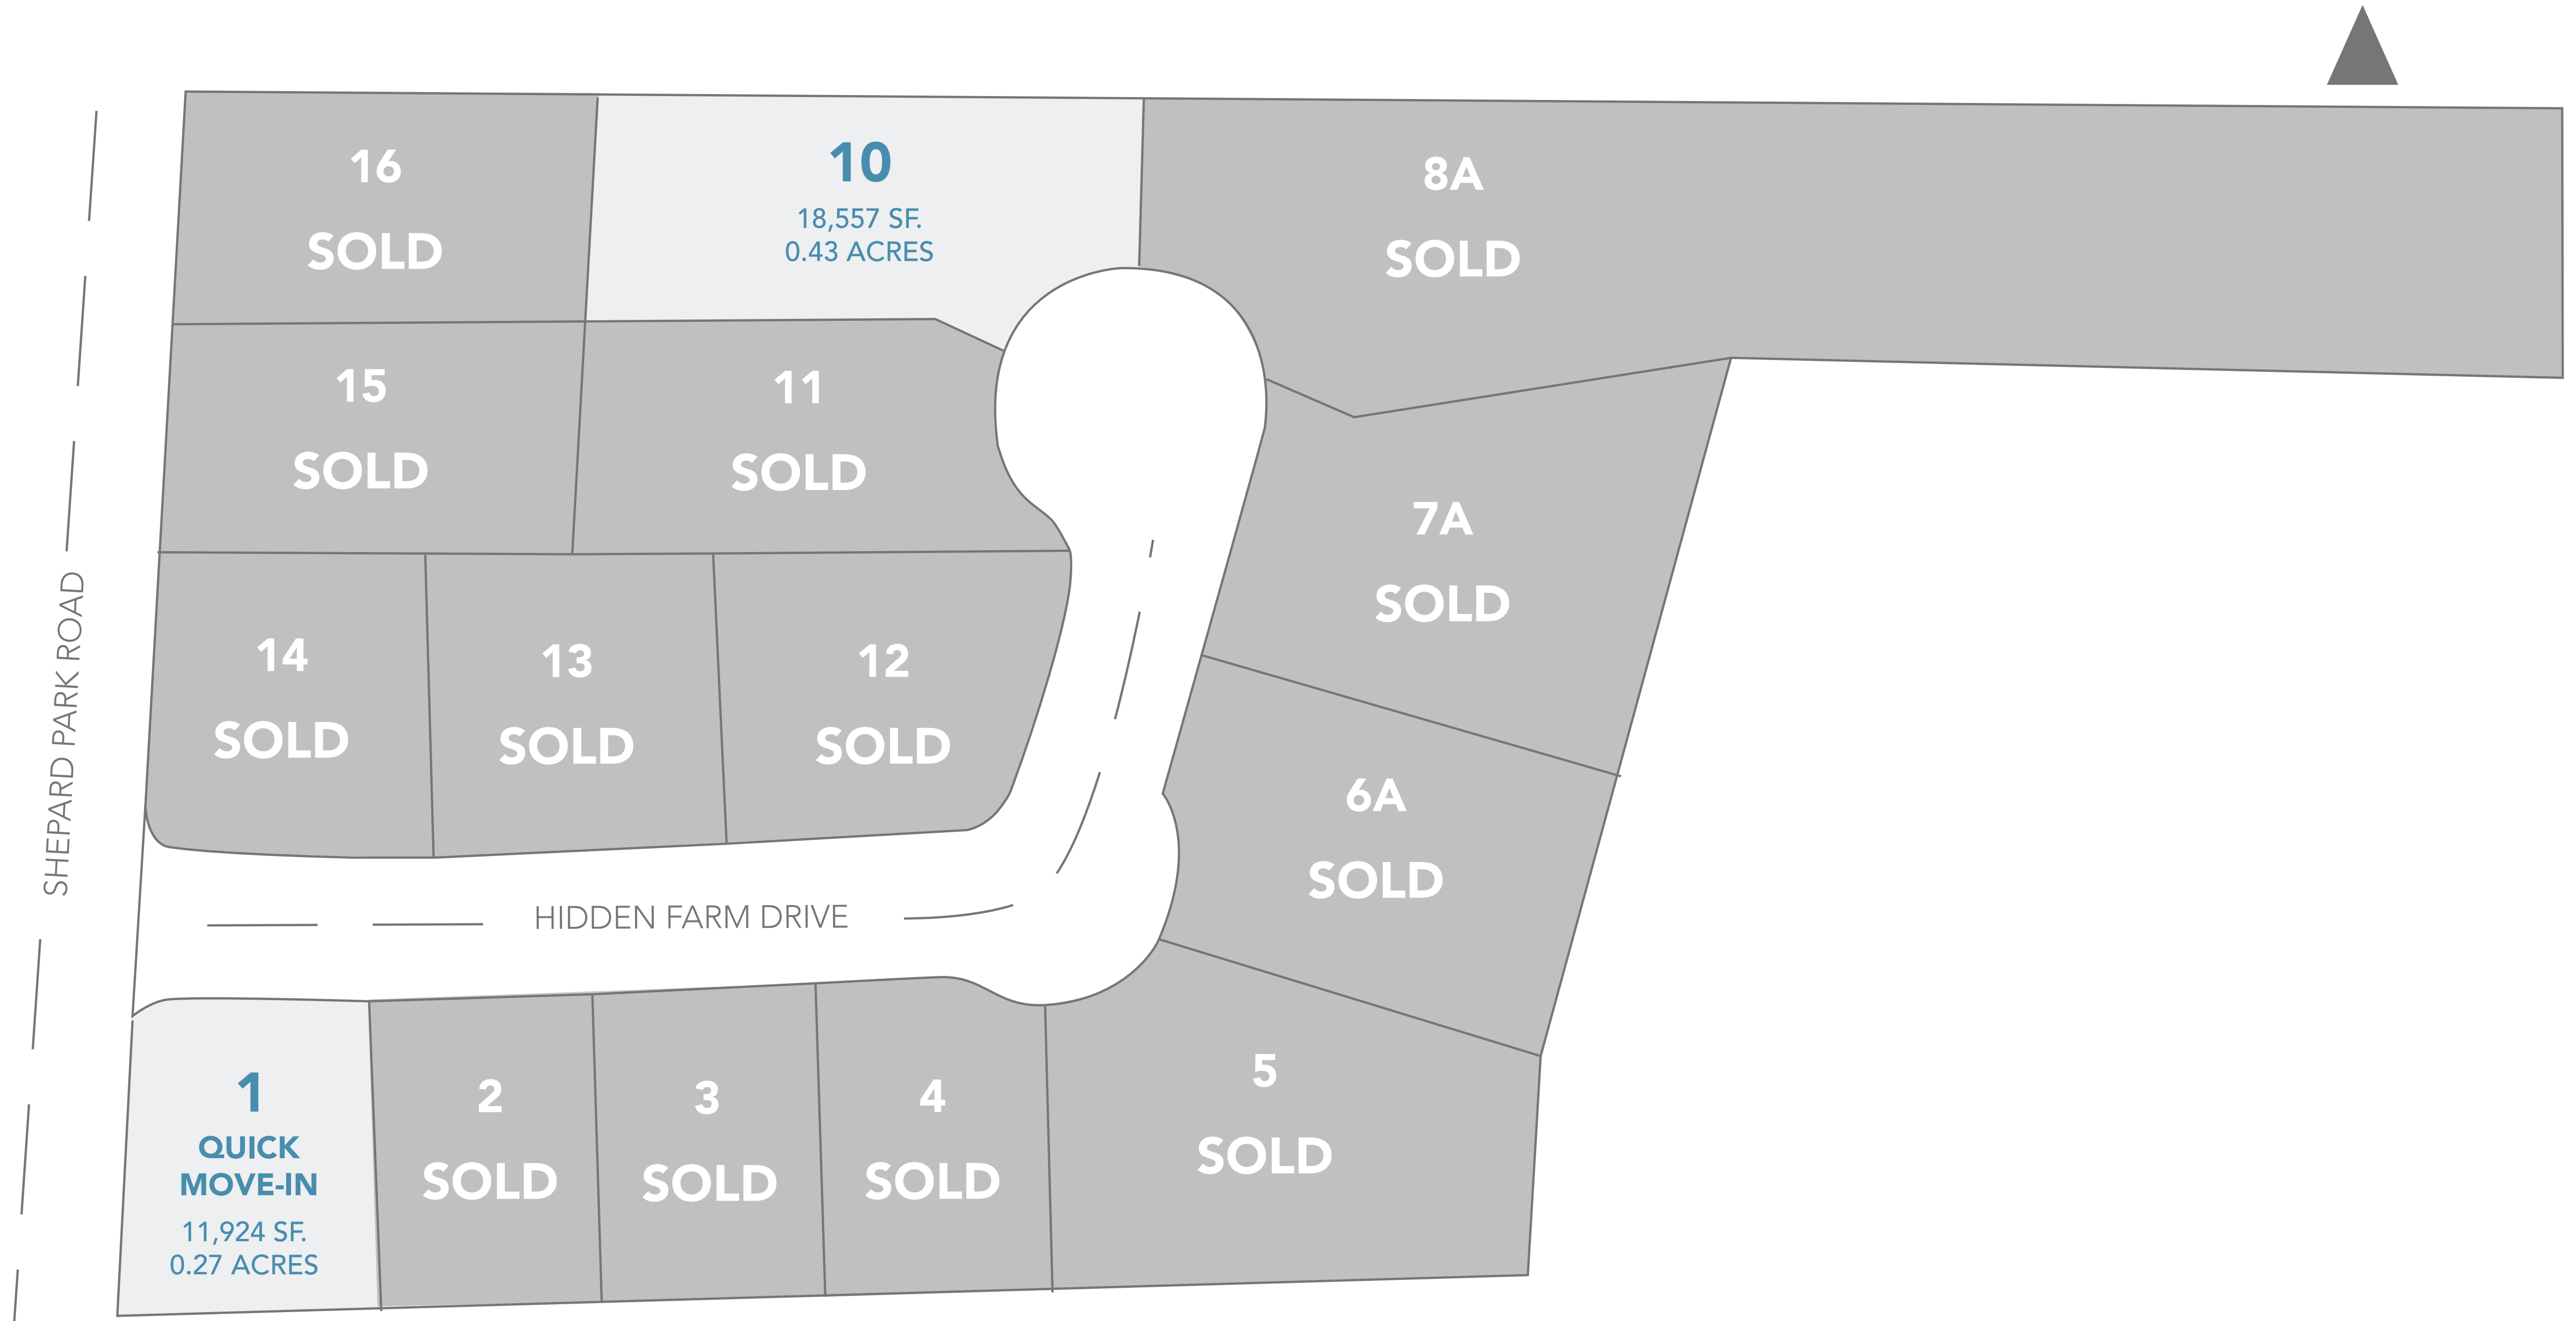

HIDDEN FARM ESTATES

694 W Hidden Farm Dr, Farmington

801.905.8000 | SYMPHONYHOMES.COM

*All renderings are artists' conception. Continuing a policy of constant design and pricing improvement, we reserve the right of price, product, or design change without obligation to notify.